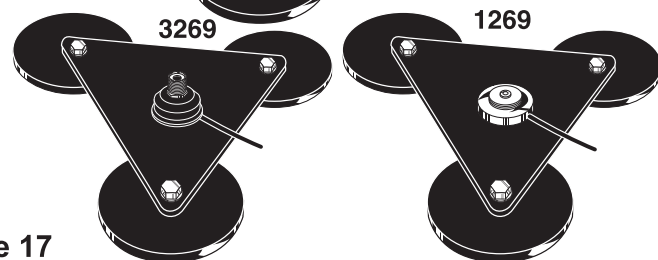

Standard Magnets 3/8" - 24 Thread Mount • 17' RG-58 Coax

269	UHF/PL-259	Stranded	Black Triple 5" Mag.
240	UHF/PL-259	Stranded	5" Chrome Steel
239	UHF/PL-259	Stranded	3 1/2" Chrome Zinc

Standard Magnets 3/8" - 24 Thread Mount • 18 Ft. RG-8X Coax

268	UHF/PL-259	Stranded	Black Triple 5" Mag.