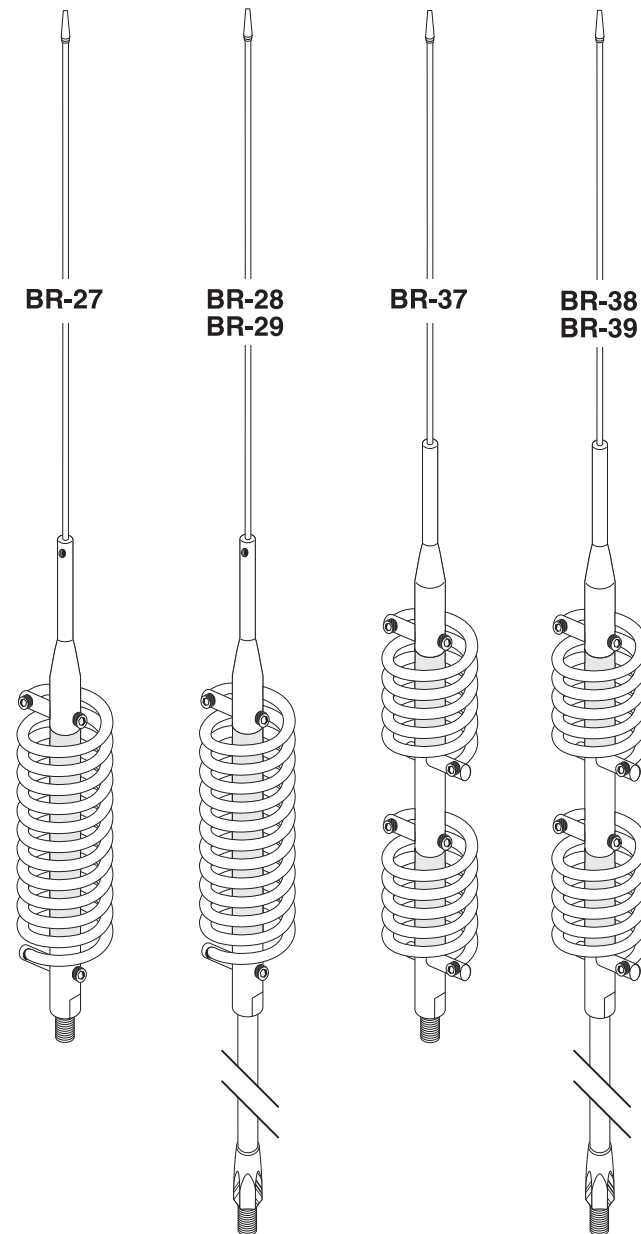

browning®

CB Antennas

Poly Bag w/Header Card
For Display -UPC Coded

Broad Band 25-30 MHz 10 Meter Amature/CB Antennas

- 7/16" thick stainless steel shafts - 3/8"x 24 thread
- Harder than steel insulators
- Stainless steel 17-7 ph tempered .118" (3mm) tapered whips
- Standard 3/8"x 24 thread mounting

10,000 Watts Round Coil Antennas

Model	Shaft	Whip	Total Height	Coil Diameter
BR-27	-	51 1/4"	59"	2"
BR-28	6"	49 1/4"	63"	2"
BR-29	16"	44 1/2"	68"	2"
BR-37	-	51 1/4"	61"	2"
BR-38	6"	49 1/4"	65"	2"
BR-39	16"	44 1/2"	70"	2"

15,000 Watt Flat Coil Antennas

BR-77	-	51 1/5"	59"	2"
BR-78	6"	47 1/4"	63"	2"
BR-79	16"	41 1/2"	68"	2"
BR-87	-	51 1/4"	61"	2"
BR-88	6"	49 1/4"	55"	2"
BR-89	16"	44 1/2"	70"	2"

20,000 Watts Flat Coil Antennas

BR-51	6"	43 1/4"	59 1/2"	2 3/4"
BR-54	6"	49 1/2"	65 3/4"	4"

25,000 Watts Flat Coil Antennas

BR-52	8"	43 1/4"	62"	2 3/4"
BR-55	8"	49 1/2"	68"	4"

Cable assemblies w/PL-259's

- Low loss RG-58A/U tinned double shield 95% braid + aluminum foil
- 2 UHF/PL-259's installed w/molded strain relief (on each end)
- Poly bag w/header card • UPC coded for display