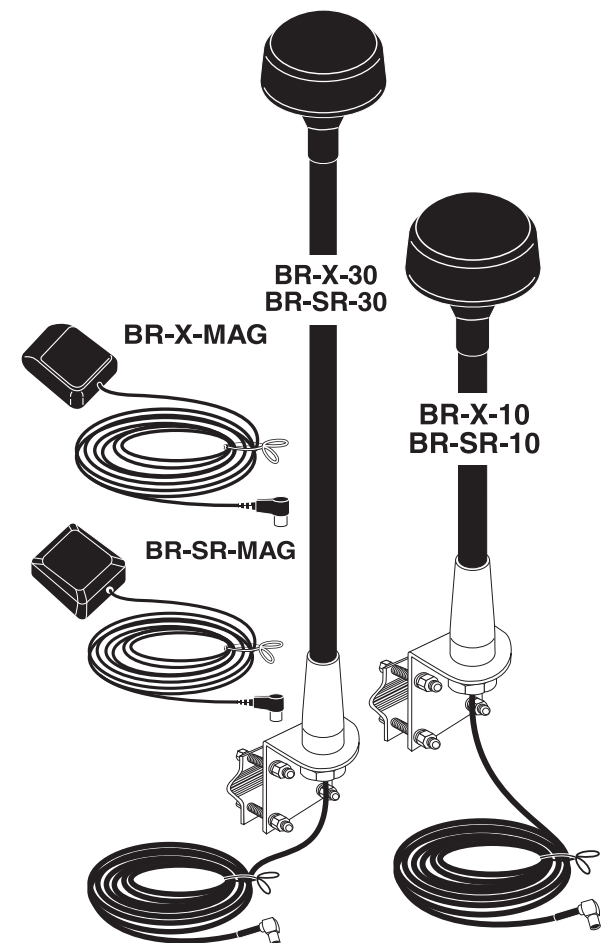

Satellite Radio Antennas

Poly Bag w/Header Card For Display - UPC Coded

Magnet Mounts

- Heavy duty magnet mounting
- Micro coaxial cable - RG-178
- Right angle SMB female connector

Model	Radio Type	Size	
BR-X-MAG	XM Hi-Performance/Sirius Combo	1 5/16" X 1 1/2"	17 Ft.
BR-SR-MAG	Sirius Hi-Performance	1 1/2" X 1 5/8"	17 Ft.

Mirror Mounts

- Stainless steel 3-way mount
- RG-58/U coaxial cable
- Right angle SMB female connector
- Built-in large ground plane

Model	Radio Type	Size	Cable Length
BR-X-10	XM Hi-Performance/Sirius Combo	10" Tall	17 Ft.
BR-X-30	XM HI-Performance/Sirius Combo	30" Tall	17 Ft.
BR-SR-10	Sirius Hi-Performance	10" Tall	17 Ft.
BR-SR-30	Sirius Hi-Performance	30" Tall	17 Ft.

Satellite Radio Antennas

Poly Bag w/Header Card For Display - UPC Coded

Magnet Mounts

- Heavy duty magnet mounting • Heavy duty RG-174 coaxial cable
- Right angle SMB female connector

Model	Radio	Size Type	Cable Length
2305	XM Hi-Performance/Sirius Combo	1 5/16" X 1 1/2"	21 Ft.
2310	Sirius Hi-Performance	1 1/2" X 1 5/8"	21 Ft.

Mirror Mounts

- Stainless steel 3-way mount • RG-174 coaxial cable
- Right angle SMB female connector

Model	Radio	Size Type	Cable Length
2315	XM Hi-Performance/Sirius Combo	10" Tall	17 Ft.
2320	Sirius Hi-Performance	10" Tall	17 Ft.