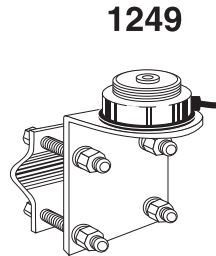

Trunk Mounts

NMO Mount w/Gold Contact Pin & 17' RG-58 Coax

Model	Installed Connector	Coax Conductor	Description
1246	UHF/PL-259	Stranded	Mini-stainless steel
1246-B	UHF/PL-259	Stranded	Mini-black koted stainless steel
1247-MUHF	Mini-UHF	Solid	Mini-stainless steel
1247-B-MUHF	Mini-UHF	Solid	Mini-black koted stainless steel
1247-TNC	TNC	Solid	Mini-stainless steel
1247-BNC	BNC	Solid	Mini-stainless steel
1247-SMA	SMA	Solid	Mini-stainless steel
1247-FME	FME	Solid	Mini-stainless steel

UHF Mount (SO-239) w/17' RG-58 Coax

3245	UHF/PL-259	Stranded	Black ABS
3246	UHF/PL-259	Stranded	Mini-stainless steel
3246-B	UHF/PL-259	Stranded	Mini-black koted stainless steel

3/8" - 24 Thread Mount w/17' RG-58 Coax

245	UHF/PL-259	Stranded	Black ABS
246-B	UHF/PL-259	Stranded	Mini-black koted stainless steel

Mirror Mounts

NMO Stainless Steel Mirror Mounts

Model	Installed Connector	Coax Conductor	Description
1249	UHF/PL-259	Stranded	Mnt.w/17' RG-58
1249-MUHF	Mini-UHF	Solid	Mnt.w/17' RG-58