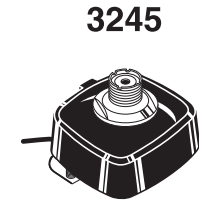

Trunk Mounts

NMO Mount w/Gold Contact Pin & 17' RG-58 Coax

Model	Installed Connector	Coax Conductor	Description
1246	UHF/PL-259	Stranded	Mini-stainless steel
1246-B	UHF/PL-259	Stranded	Mini-black koted stainless steel
1247-MUHF	Mini-UHF	Solid	Mini-stainless steel
1247-B-MUHF	Mini-UHF	Solid	Mini-black koted stainless steel
1247-TNC	TNC	Solid	Mini-stainless steel
1247-BNC	BNC	Solid	Mini-stainless steel
1247-SMA	SMA	Solid	Mini-stainless steel
1247-FME	FME	Solid	Mini-stainless steel

UHF Mount (SO-239) w/17' RG-58 Coax

3245	UHF/PL-259	Stranded	Black ABS
3246	UHF/PL-259	Stranded	Mini-stainless steel
3246-B	UHF/PL-259	Stranded	Mini-black koted stainless steel

3/8" - 24 Thread Mount w/17' RG-58 Coax

245	UHF/PL-259	Stranded	Black ABS
246-B	UHF/PL-259	Stranded	Mini-black koted stainless steel

Mirror Mounts

NMO Stainless Steel Mirror Mounts

Model	Installed Connector	Coax Conductor	Description
1249	UHF/PL-259	Stranded	Mnt.w/17' RG-58
1249-MUHF	Mini-UHF	Solid	Mnt.w/17' RG-58