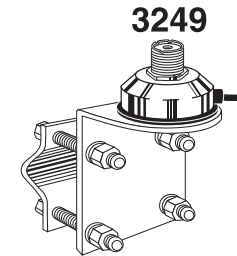

Trunk Mounts

NMO Mount w/Gold Contact Pin & 17' RG-58 Coax

Model	Installed Connector	Coax Conductor	Description
1246	UHF/PL-259	Stranded	Mini-stainless steel
1246-B	UHF/PL-259	Stranded	Mini-black koted stainless steel
1247-MUHF	Mini-UHF	Solid	Mini-stainless steel
1247-B-MUHF	Mini-UHF	Solid	Mini-black koted stainless steel
1247-TNC	TNC	Solid	Mini-stainless steel
1247-BNC	BNC	Solid	Mini-stainless steel
1247-SMA	SMA	Solid	Mini-stainless steel
1247-FME	FME	Solid	Mini-stainless steel

UHF Mount (SO-239) w/17' RG-58 Coax

3245	UHF/PL-259	Stranded	Black ABS
3246	UHF/PL-259	Stranded	Mini-stainless steel
3246-B	UHF/PL-259	Stranded	Mini-black koted stainless steel

3/8" - 24 Thread Mount w/17' RG-58 Coax

245	UHF/PL-259	Stranded	Black ABS
246-B	UHF/PL-259	Stranded	Mini-black koted stainless steel

Mirror Mounts

NMO Stainless Steel Mirror Mounts

Model	Installed Connector	Coax Conductor	Description
1249	UHF/PL-259	Stranded	Mnt.w/17' RG-58
1249-MUHF	Mini-UHF	Solid	Mnt.w/17' RG-58