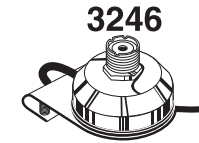

Trunk Mounts

NMO Mount w/Gold Contact Pin & 17' RG-58 Coax

Model	Installed Connector	Coax Conductor	Description
1246	UHF/PL-259	Stranded	Mini-stainless steel
1246-B	UHF/PL-259	Stranded	Mini-black koted stainless steel
1247-MUHF	Mini-UHF	Solid	Mini-stainless steel
1247-B-MUHF	Mini-UHF	Solid	Mini-black koted stainless steel
1247-TNC	TNC	Solid	Mini-stainless steel
1247-BNC	BNC	Solid	Mini-stainless steel
1247-SMA	SMA	Solid	Mini-stainless steel
1247-FME	FME	Solid	Mini-stainless steel

UHF Mount (SO-239) w/17' RG-58 Coax

3245	UHF/PL-259	Stranded	Black ABS
3246	UHF/PL-259	Stranded	Mini-stainless steel
3246-B	UHF/PL-259	Stranded	Mini-black koted stainless steel

3/8" - 24 Thread Mount w/17' RG-58 Coax